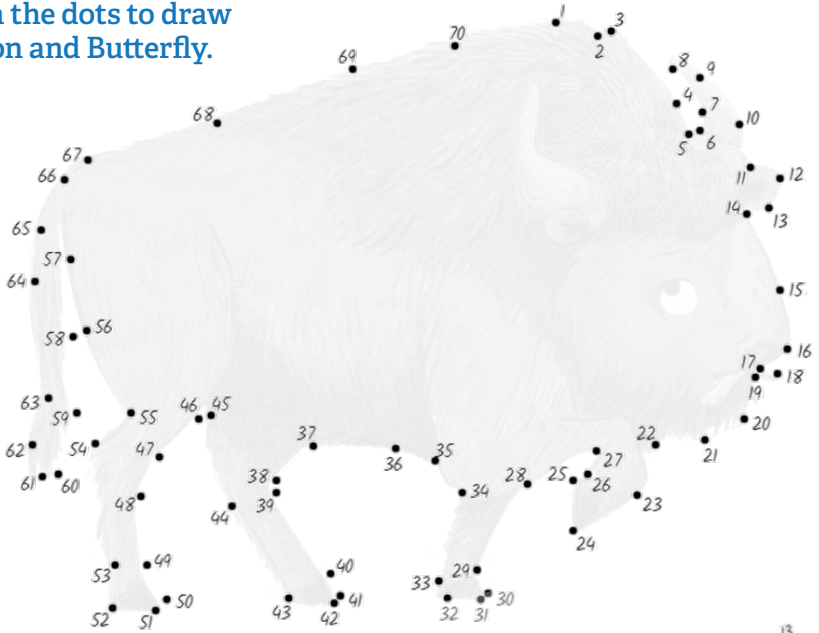

Dot-to-dot

Join the dots to draw
Bison and Butterfly.