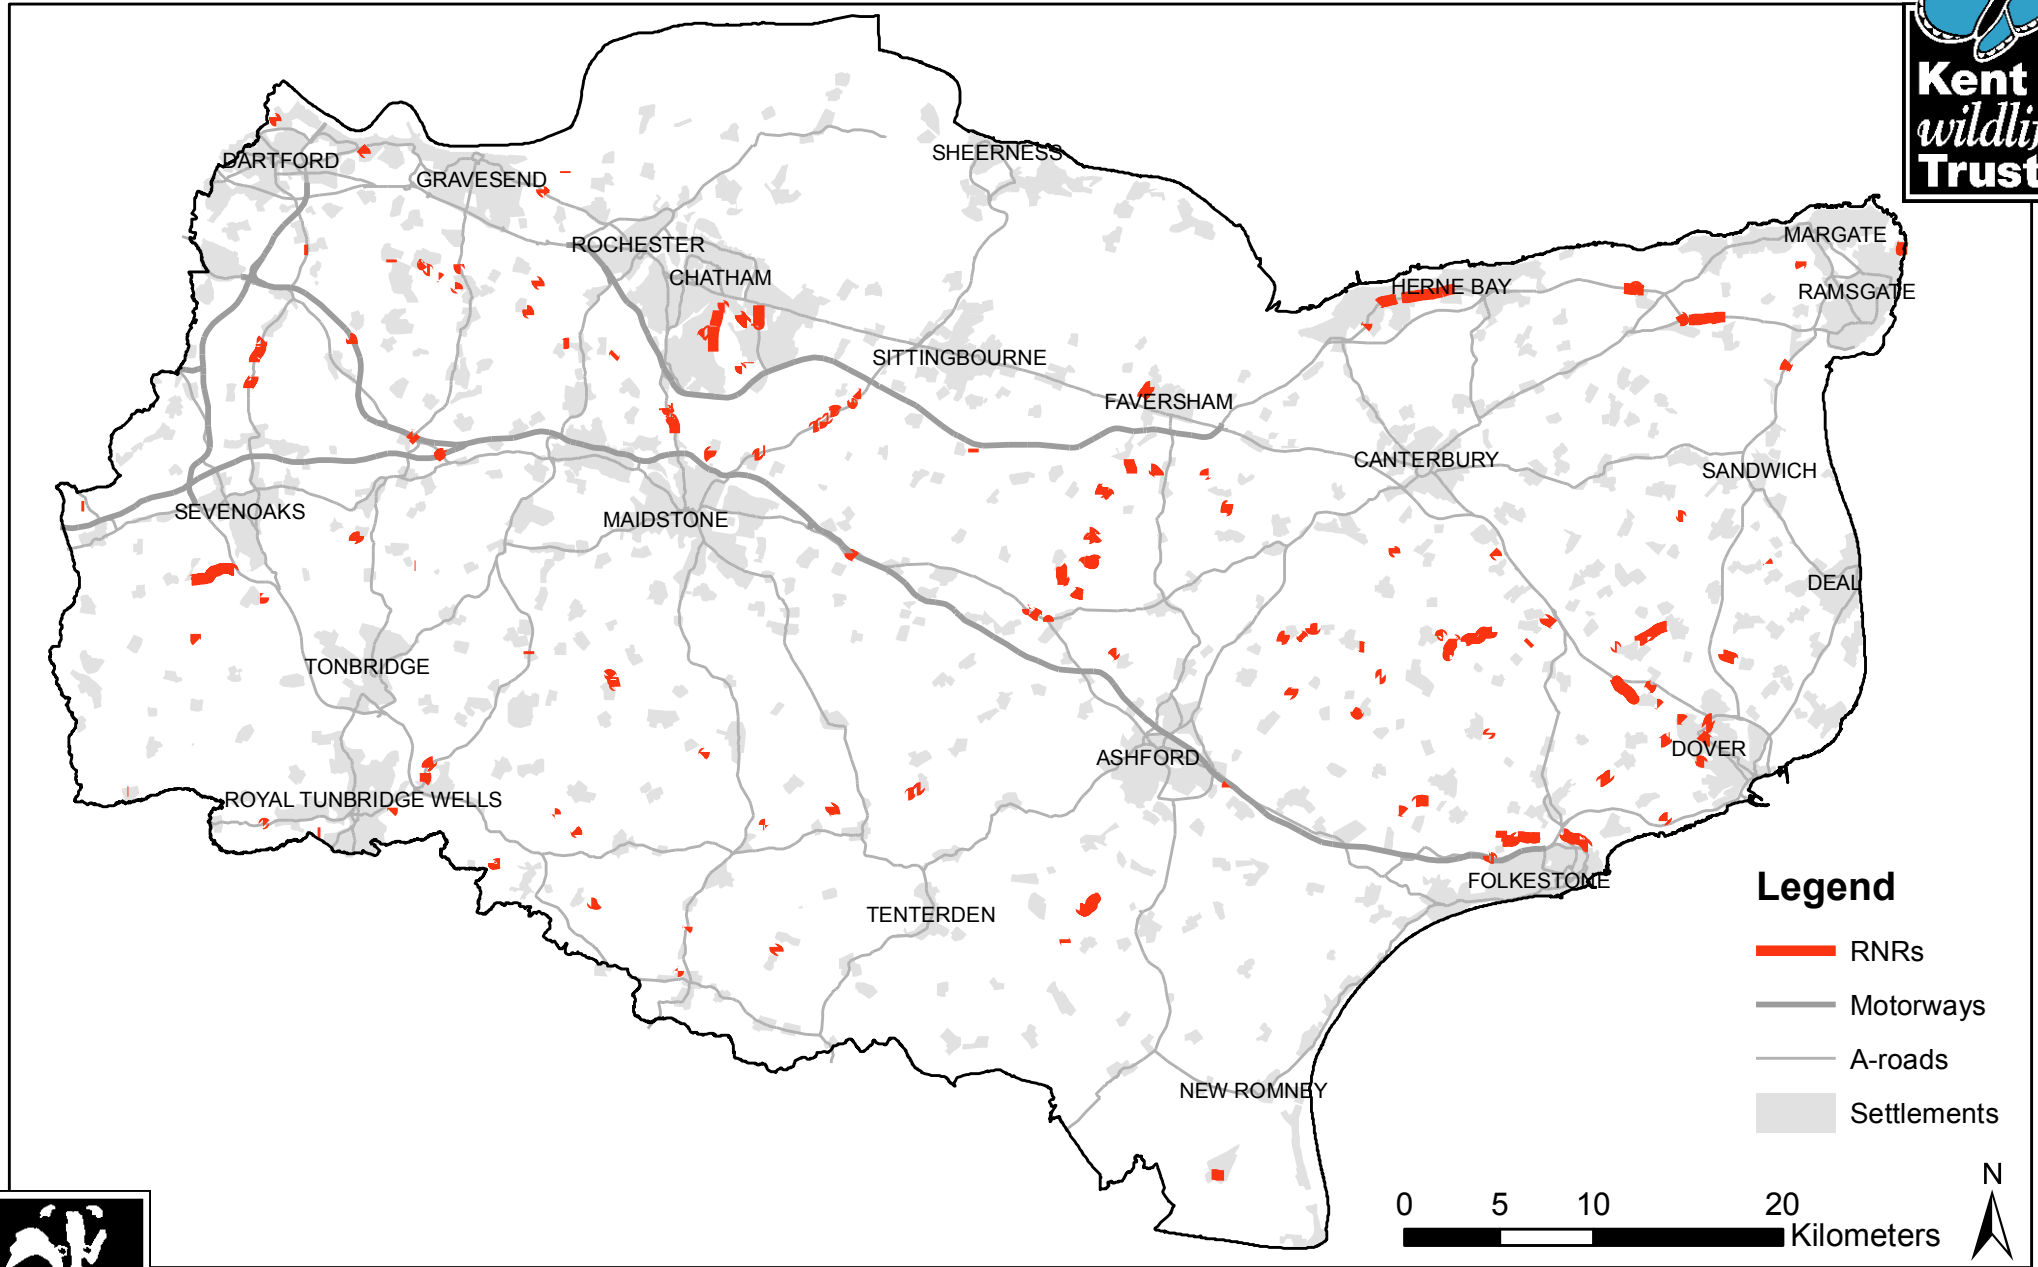

Roadside Nature Reserves in Kent & Medway

**Kent
wildlife
Trust**

© Crown copyright and database rights 2015 Ordnance Survey 100019238. Contains Ordnance Survey OpenData © Crown copyright and database rights 2015.

Your Living Landscape. Your Living Seas.